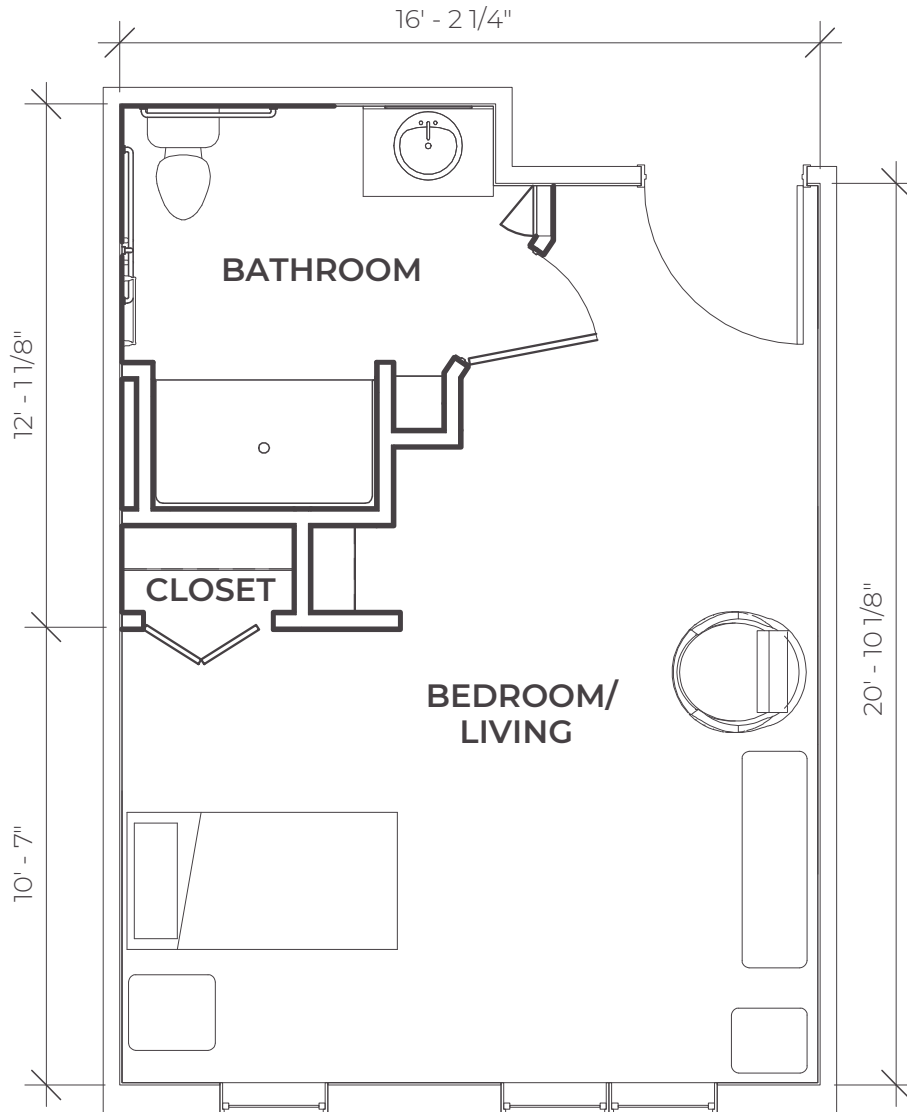

6 ADA APARTMENTS AVAILABLE

12 ADA APARTMENTS AVAILABLE

8 ADA APARTMENTS AVAILABLE

LEVEL 1

MEMORY CARE

GOLDFINCH: STUDIO

LEVELS 2-4

ASSISTED LIVING

-  SPARROW: STUDIO
-  STARLING: 1 BEDROOM